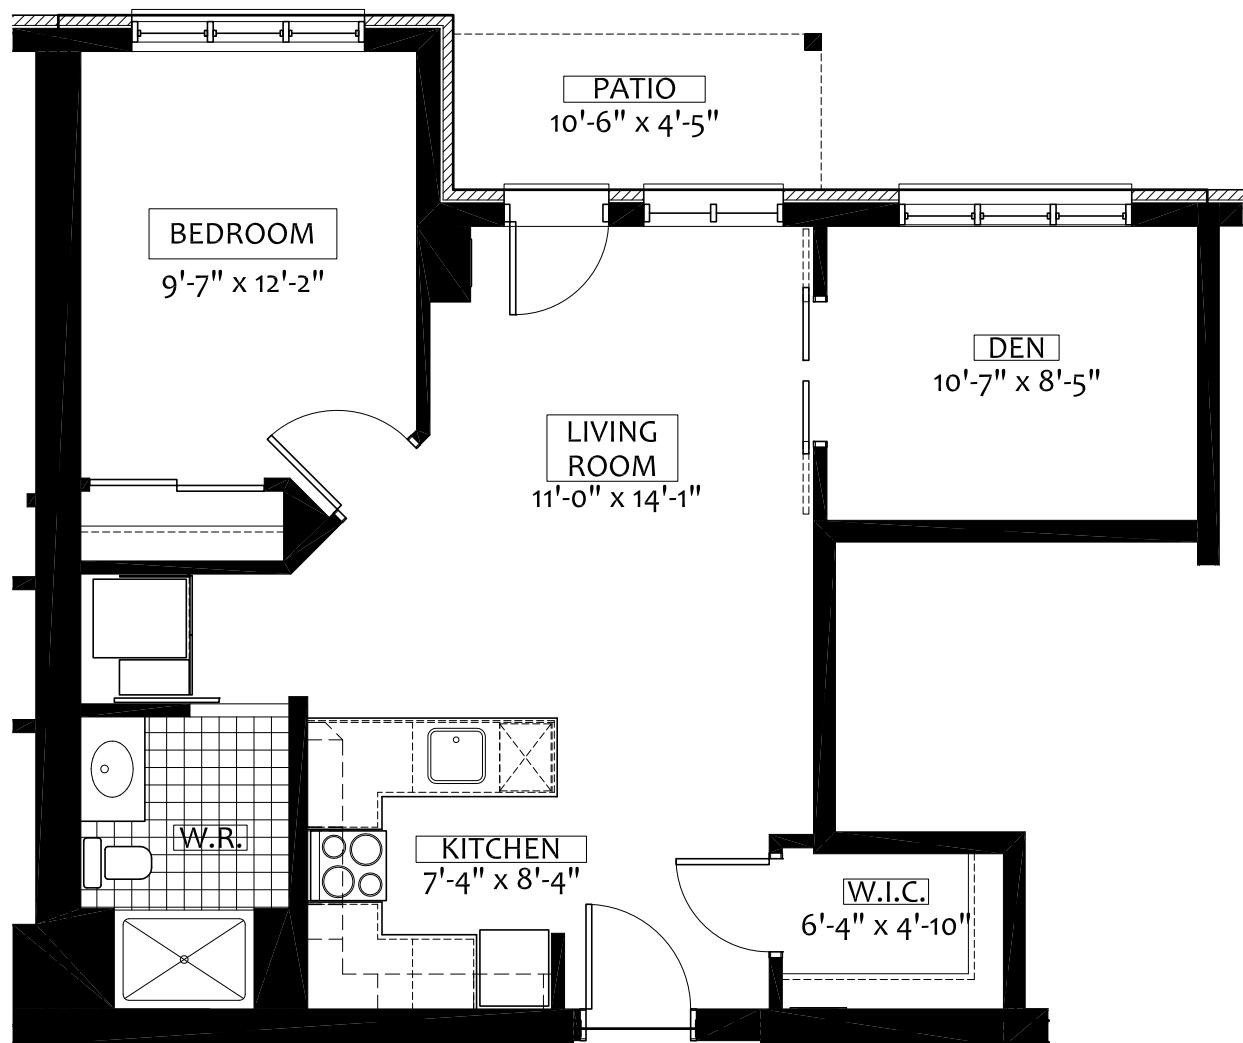

# Suite - 104

1 BEDROOM + DEN

767 TOTAL SQFT

suite 721 sqft, patio 46 sqft

GROUND FLOOR PLAN  
LOCATION PLAN

TRUSTED BUILDER AND DEVELOPER  
OF GLOBAL AWARD WINNING  
COMMUNITIES SINCE 1991