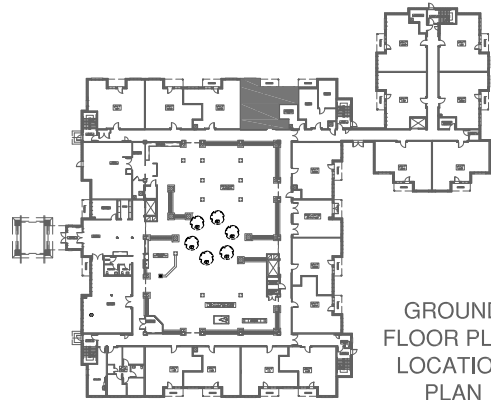

# Suite - 104

1 BEDROOM + DEN

767 TOTAL SQFT

suite 721 sqft, patio 46 sqft

GROUND FLOOR PLAN  
LOCATION PLAN

TRUSTED BUILDER AND DEVELOPER  
OF GLOBAL AWARD WINNING  
COMMUNITIES SINCE 1991